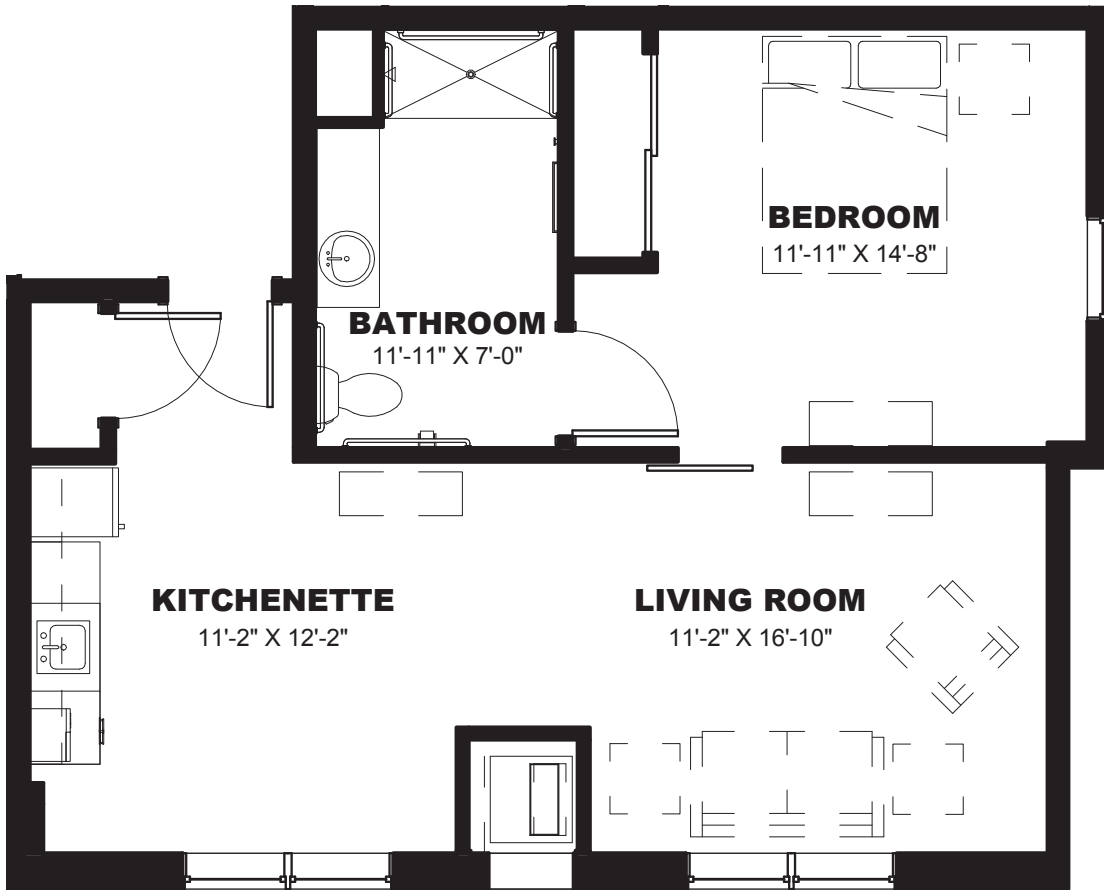

521
SQ FT

Magnolia

- » One-Bedroom
- » One-Bath

658
SQ FT

Honeysuckle

- » One-Bedroom
- » One-Bath

To make your reservation, call 847-458-6800 or visit ClarendaleOfAlgonquin.com.

682
SQ FT