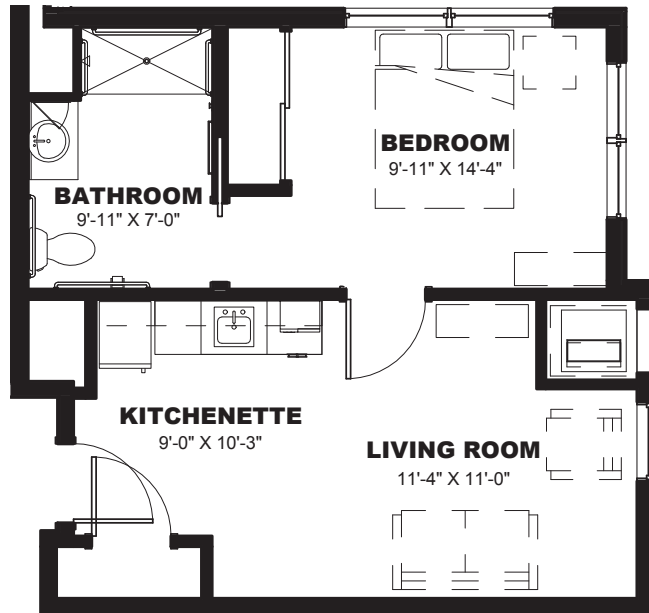

462
SQ FT

Maple

- » One-Bedroom
- » One-Bath

To make your reservation, call 847-458-6800 or visit ClarendaleOfAlgonquin.com.

CLARENDALE
ALGONQUIN

491
SQ FT

Birch

- » One-Bedroom
- » One-Bath

521
SQ FT

Magnolia

- » One-Bedroom
- » One-Bath

658
SQ FT

Honeysuckle

- » One-Bedroom
- » One-Bath

To make your reservation, call 847-458-6800 or visit ClarendaleOfAlgonquin.com.

682
SQ FT