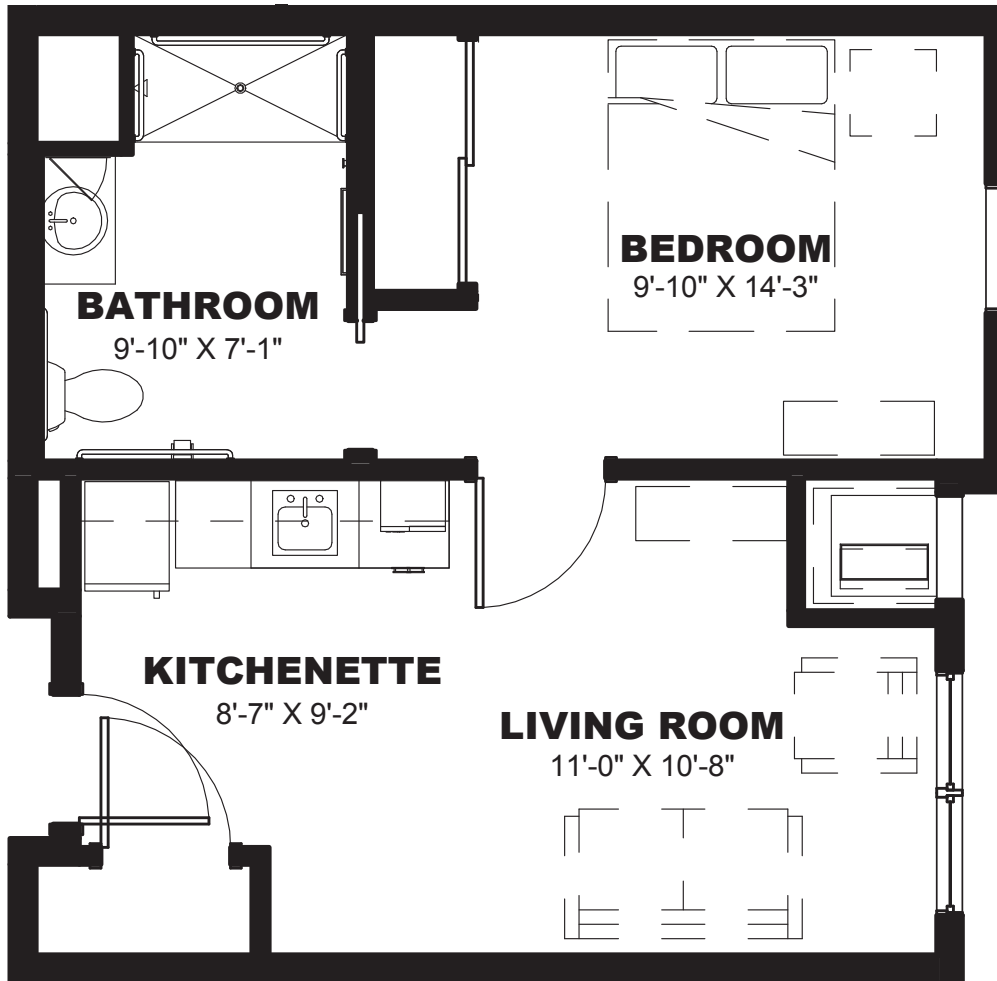

462
SQ FT

Maple

- » One-Bedroom
- » One-Bath

To make your reservation, call 847-458-6800 or visit ClarendaleOfAlgonquin.com.

CLARENDALE
ALGONQUIN

491
SQ FT

Birch

- » One-Bedroom
- » One-Bath

521
SQ FT

Magnolia

- » One-Bedroom
- » One-Bath

658
SQ FT

Honeysuckle

- » One-Bedroom
- » One-Bath

To make your reservation, call 847-458-6800 or visit ClarendaleOfAlgonquin.com.

682
SQ FT