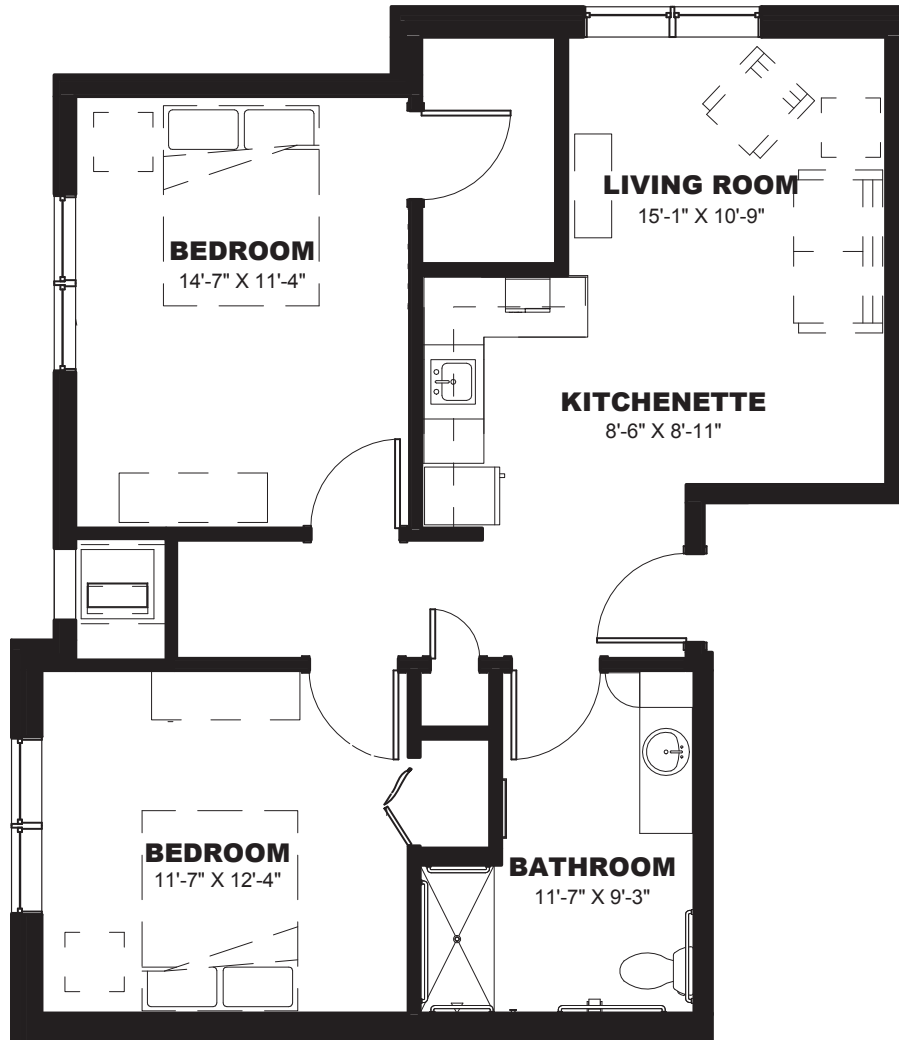

CLARENDALE
ALGONQUIN

837
SQ FT

Juniper

- » Two-Bedroom
- » One-Bath

tel 847-458-6800   em info@ClarendaleOfAlgonquin.com   web ClarendaleOfAlgonquin.com

Clarendale of Algonquin | 2001 West Algonquin Road | Algonquin, IL 60102

Managed by Life Care Services™