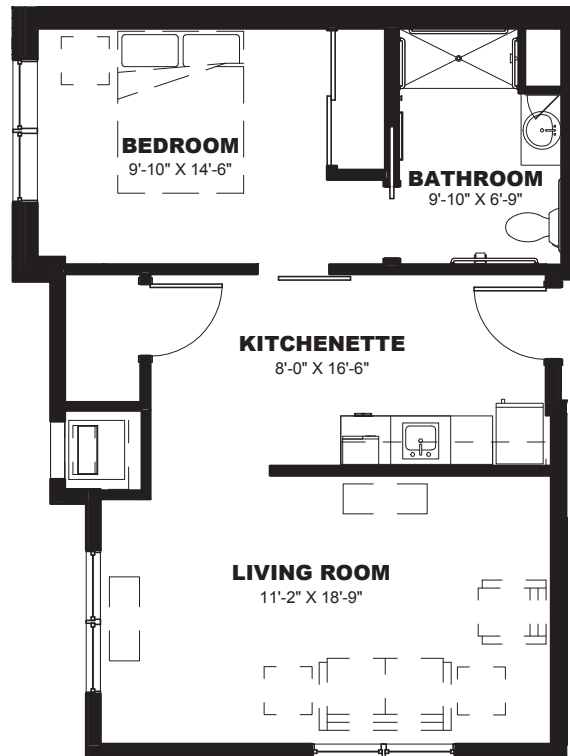

521
SQ FT

Magnolia

- » One-Bedroom
- » One-Bath

658
SQ FT

Honeysuckle

- » One-Bedroom
- » One-Bath

To make your reservation, call 847-458-6800 or visit ClarendaleOfAlgonquin.com.

682
SQ FT